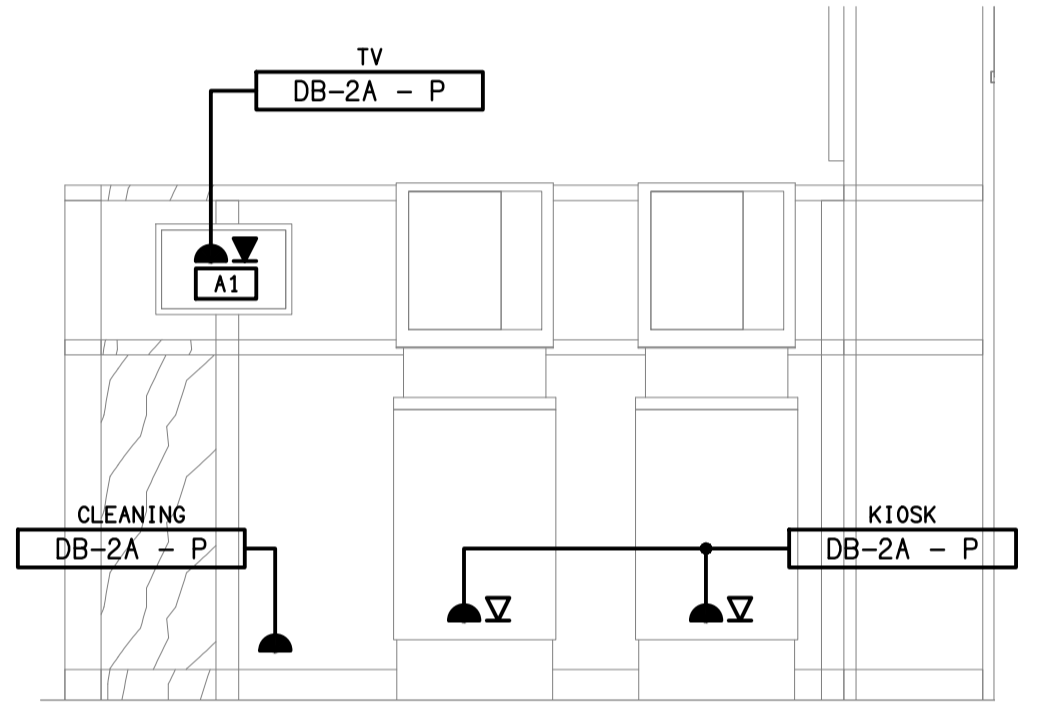

NOTE:
EXISTING ELECTRICAL SERVICES WITHIN THIS DASH LINED AREA ARE TO BE REMOVED UNLESS NOTED OTHERWISE.

DETAIL B
TAB SCREENS ELEVATION
SCALE 1:25

DETAIL A
TAB KIOSKS ELEVATION
SCALE 1:25

ELECTRICAL DESIGN GROUP BRISBANE
PTY LTD
ACN 092 710 793
TRADING AS:
ELECTRICAL DESIGN GROUP

PROJECT:
**MAROOCHY RSL
SPORTS BAR REFURBISHMENT**
105 MEMORIAL AVENUE, MAROOCHYDORE

A	PRELIMINARY	02/12/2024
REV:	DESCRIPTION:	DATE:
ELECTRICAL SERVICES FLOOR PLAN		
SCALE: 1:50	AT A1	PROJECT NO: C3365a
		DRAWING NO: E03
		REVISION: A