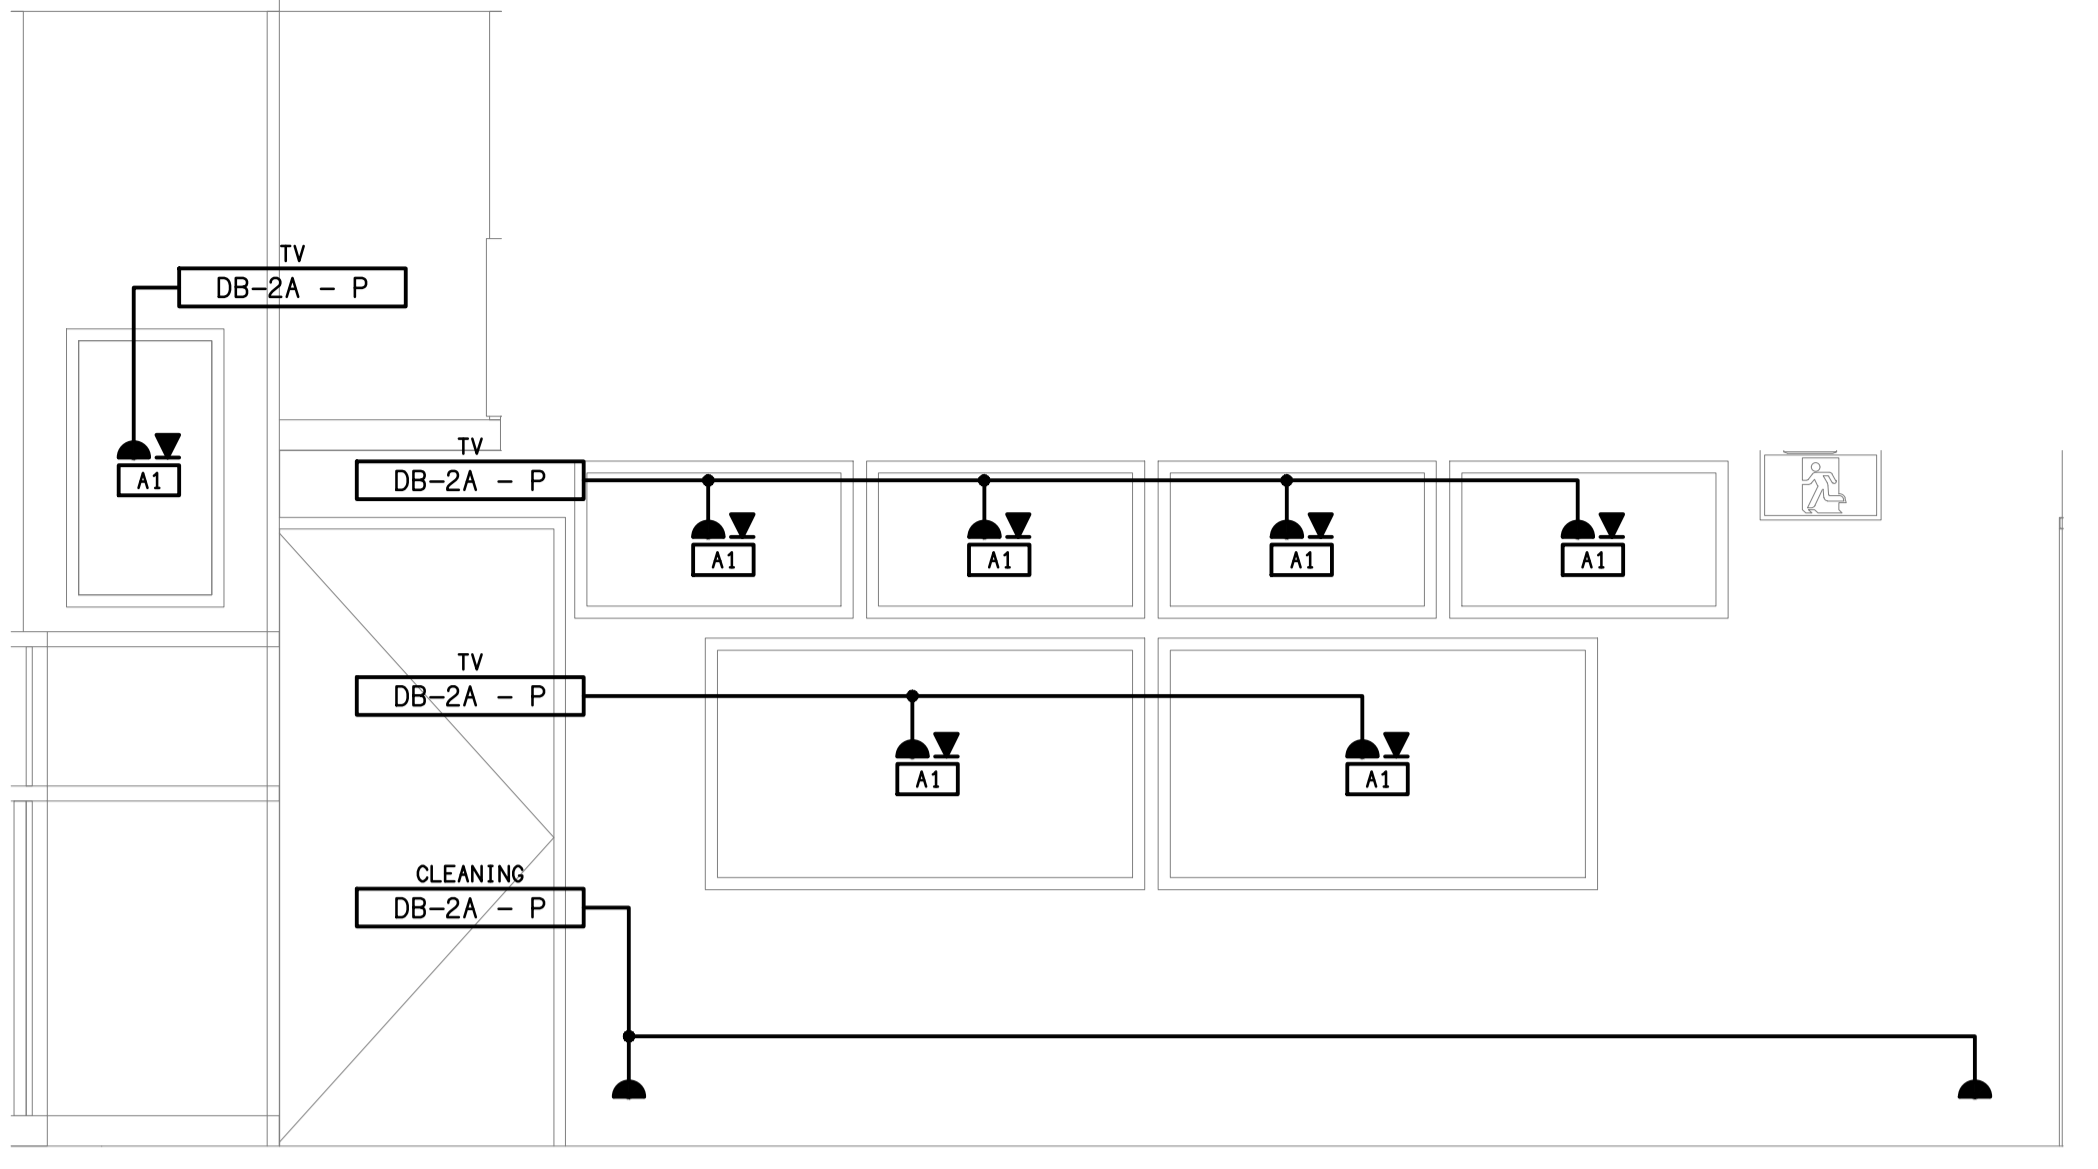

NOTE:
EXISTING ELECTRICAL SERVICES WITHIN THIS DASH LINED AREA ARE TO BE REMOVED UNLESS NOTED OTHERWISE.

DETAIL B
TAB SCREENS ELEVATION
SCALE 1:25

DETAIL A
TAB KIOSKS ELEVATION
SCALE 1:25

ELECTRICAL DESIGN GROUP BRISBANE
PTY LTD
ACN 092 710 793
TRADING AS:
ELECTRICAL DESIGN GROUP

PROJECT:
**MAROOCHY RSL
SPORTS BAR REFURBISHMENT**
105 MEMORIAL AVENUE, MAROOCHYDORE

A	PRELIMINARY	02/12/2024
REV:	DESCRIPTION:	DATE:
ELECTRICAL SERVICES FLOOR PLAN		
SCALE: 1:50	AT A1	PROJECT NO: C3365a
		DRAWING NO: E03
		REVISION: A